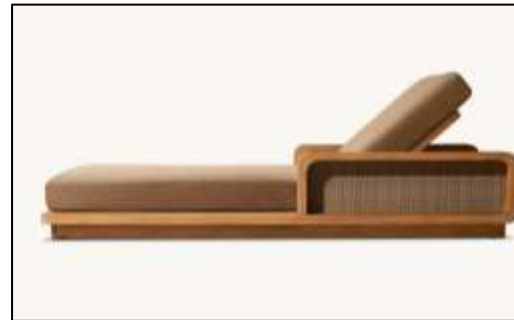

48" Table: 48" diam., 30"H
Base: 24"W x 24"D

60" Table: 60" diam., 30"H
Base: 32"W x 32"D

72" Table: 72" diam., 30"H
Base: 36"W x 36"D

Overall: 22¼"W x 24"D x 33"H
Seat: 20"W x 13¼"D
Seat Height: 18" (19¼" with cushion)
Arm: 1¼"W x 22½"H