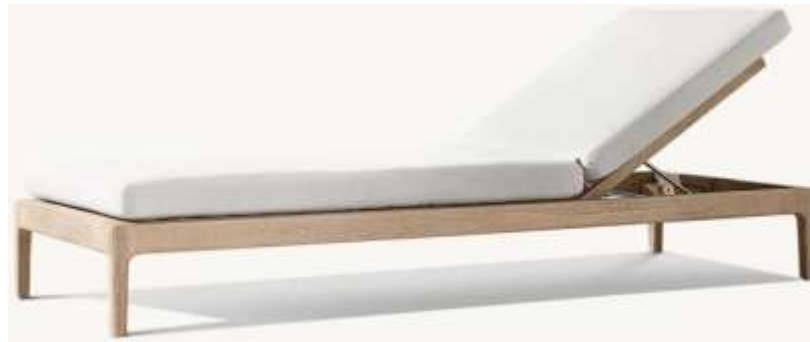

Seat Cushion: 30"W x 50"D x 3¼"H
Back Cushion: 30"W x 2½"D x 29½"H