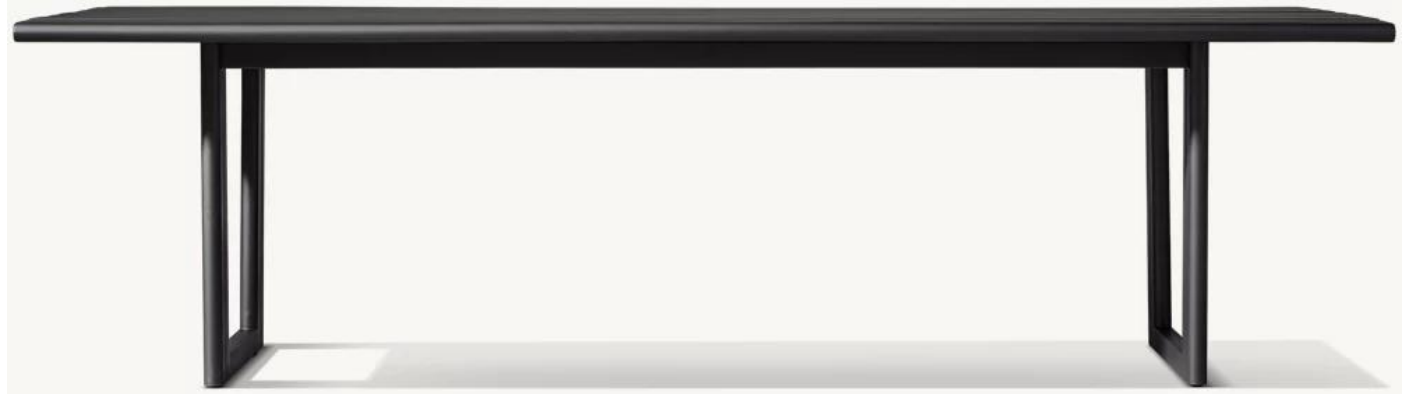

Milagro-A024 Series

Armchair: 22 $\frac{3}{4}$ "W x 22 $\frac{1}{2}$ "D x 32"H (32"H with cushion)
Seat: 20"W x 16 $\frac{1}{2}$ "D
Seat Height: 17 $\frac{3}{4}$ " (19 $\frac{1}{2}$ " to cushion crown)
Arm: 1 $\frac{1}{2}$ "W x 25 $\frac{3}{4}$ "H
Weight: 22 lbs.

Side Chair: 20"W x 22 $\frac{1}{2}$ "D x 32"H
Seat: 17 $\frac{1}{4}$ "W x 16 $\frac{1}{2}$ "D
Seat Height: 17 $\frac{3}{4}$ " (19 $\frac{1}{2}$ " to cushion crown)
Weight: 15 lbs.