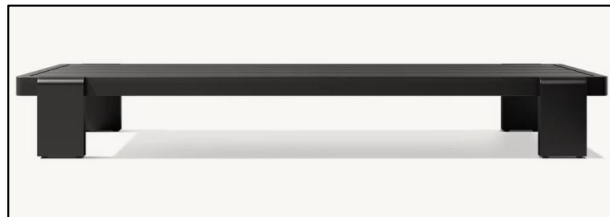

Milagro-A001 Series

Widths: 84", 96"
Depth: 27½"
Height: 27½"
Seat Height: 8" (15½" with cushion)

48"W x 25½"D x 10"H
64"W x 32"D x 10"H
76"W x 32"D x 10"H

27½" sq., 8"H

Milagro-A001 Series

Overall: 31½"W x
31½"D x 27½"H
Seat: 29¼"W x 27½"D
Seat Height: 8" (15½"
with cushion)

Overall: 29¼"W x
31½"D x 27¼"H
Seat: 29¼"W x
27½"D
Seat Height: 3½"
(15½" with cushion)

31½"W x 29¼"D x
8"H (15½"H with
cushion)

Milagro-A001 Series

84" Table: 84"L x 40"W x 30"H
Overhang: 3¼" at ends
Top Thickness: 2¼"
Clearance Under Tabletop: 27¼"
Space Between Legs: 66"