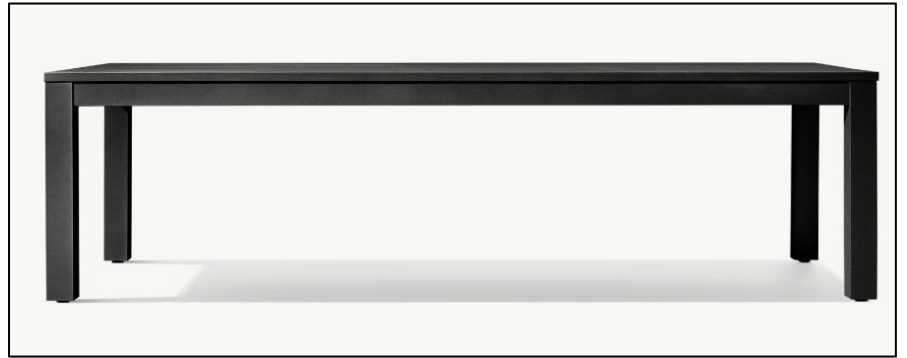

Classic Chair: 29¼"W x 34½"D x 27½"H
(32¼" with cushion)
Seat: 21½"W x 25¼"D
Seat Height: 8¾" (13¾" with cushion)
Arm: 4"W x 18¼"H
Weight: 62 lbs.

Luxe Chair: 31¼"W x 38¼"D x 29½"H
(34"H with cushion)
Seat: 23"W x 29¼"D
Seat Height: 8¾" (15¾" with cushion)
Arm: 4½"W x 19¼"H
Weight: 70 lbs.

Classic: 29¼"W x 29¼"D x 9¼"H (16"H with cushion)
Luxe: 32"W x 32"D x 9¼"H (17"H with cushion)

Milagro-A009 Series

84" Table: 84"L x 40½"W x 30"H
Overhang at Ends: ¼"
Top Thickness: 1¼"
Clearance Under Apron: 25¼"
Space Between Legs: 33" at ends, 76½" at sides
Weight: 99 lbs.