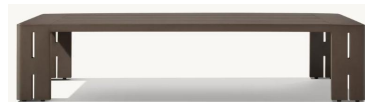

Milagro-A006 Series

- Widths: 72", 84", 96", 108"
- Depth: 32¼"
- Height: 25" (31¾" with cushion)
- Seat Height: 8" (17" with cushion)
- Arm: 1½"W x 24¾"H

DIMENSIONS
 •28¼"W x 28¼"D x 8"H (17"H with cushion)