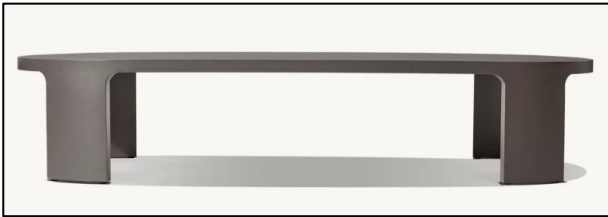

48"W x 24"D x 15"H
64"W x 31¾"D x 15"H
76"W x 31¾"D x 15"H