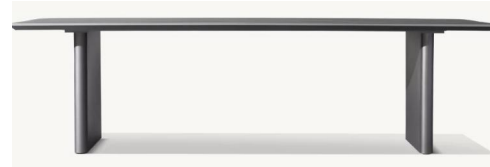

- Overall: 31½" sq. x 23¾"H (31"H with cushion)
- Seat: 28½"W x 21"D
- Seat Height: 7" (15½" with cushion)
- Arm: 1½"W x 23¾"H

Milagro-A005 Series

- Overall (Fully Reclined): 27 $\frac{3}{4}$ "W x 79 $\frac{1}{2}$ "D x 9"H (12 $\frac{1}{2}$ "H with cushion)
- Back at Highest Setting: 27 $\frac{1}{2}$ "H (31"H with cushion)
- Seat: 27"W x 52"D