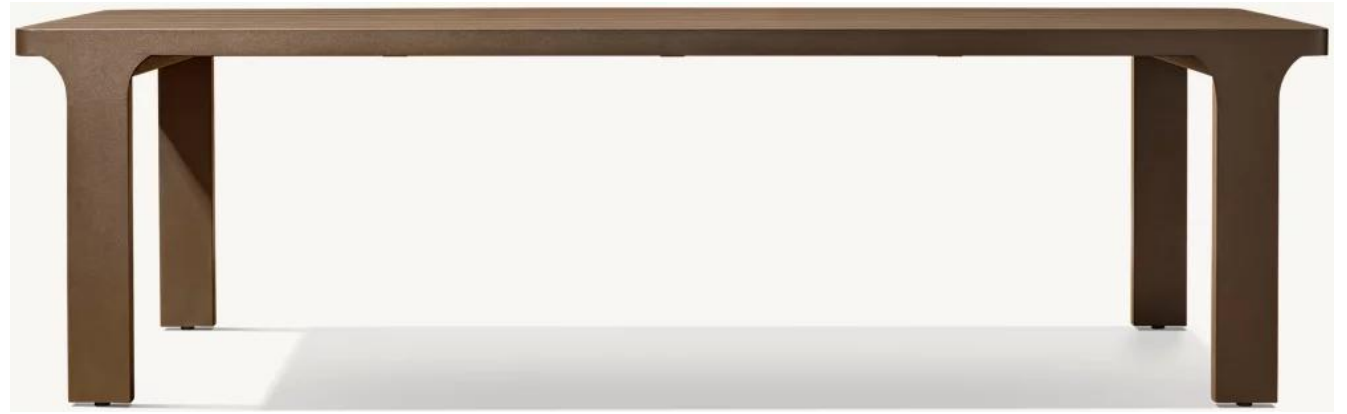

Milagro-A023 Series

84" Table: 84"L x 40"W x 30"H
Top Thickness: 2"
Clearance Under Tabletop: 28"
Space Between Legs: 62½" at ends; 38½" at sides

96" Table: 96"L x 40"W x 30"H
Top Thickness: 2"
Clearance Under Tabletop: 28"
Space Between Legs: 74½" at ends; 38½" at sides

108" Table: 108"L x 42"W x 30"H
Top Thickness: 2"
Clearance Under Tabletop: 28"
Space Between Legs: 86½" at ends; 38½" at sides

120" Table: 120"L x 42"W x 30"H
Top Thickness: 2"
Clearance Under Tabletop: 28"
Space Between Legs: 98½" at ends; 38½" at sides