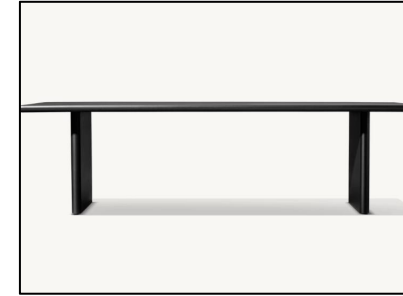

Milagro-A003 Series

Overall (Fully Reclined): 80"W x 31½"D x 10¾"H (14¼"H with cushion)
Back at Highest Setting: 32"H (37"H with cushion)
Seat: 49½"W x 31½"D

18" diam., 17"H

Milagro-A004 Series

48"W x 23"D x 14"H
64"W x 30"D x 14"H
76"W x 30"D x 14"H

Widths: 72", 84", 96", 108"
Depth: 36½"
Height: 27½"
Seat Height: 7¼" (16" with cushion)
Arm: 2¼"W

Milagro-A004 Series

Overall: 35¼"W x
36½"D x 23½"H
Seat: 30½"W x 22½"D
Seat Height: 3½"
Arm: 2¼"W x 23½"H

Overall: 31½"W x
36½"D x 23½"H
Seat: 26½"W x
22½"D
Seat Height: 7¼"
(16" with cushion)
Arm: 2¼"W

26½"W x
25¾"D x 7"H
(16"H with
cushion)

Milagro-A004 Series

84" Table: 84"L x 40"W x 30"H

96" Table: 96"L x 40"W x 30"H

108" Table: 108"L x 40"W x 30"H

120" Table: 120"L x 40"W x 30"H

48" Table: 48" diam., 30"

Overall: 22"W x 29"D x 27½"H
Seat: 18¾"W x 29½"D
Seat Height: 27½"
Arm: 1½"W

Milagro-A004 Series

Overall (Fully Reclined): 80"W x 29½"D x 13½"H
(17½"H with Neck Bolster)
Seat: 50"W x 29½"D