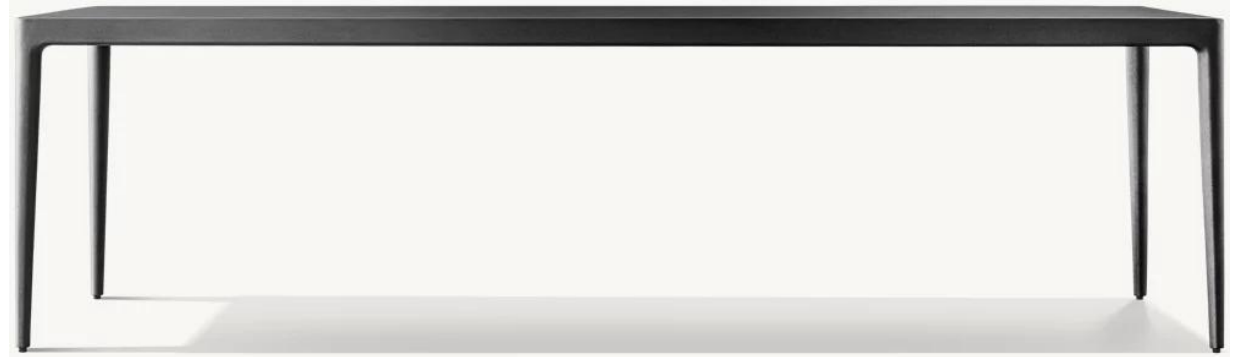

30"W x 22"D x 11¼" (16¼" with cushion)

Milagro-A021 Series

Armchair: 24¾"W x 24¾"D x 31"H
Seat: 19"W x 21½"D
Seat Height: 17" (20½" with cushion)
Arm: 1½"W x 26½"H

Side Chair: 22"W x 24¾"D x 31"H
Seat: 19"W x 21½"D
Seat Height: 17" (20½" with cushion)