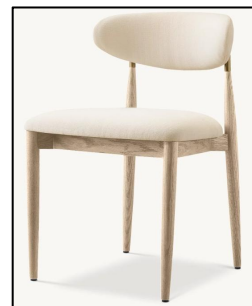

Armchair: 21¼"W x 21¼"D x 29¾"H
Seat: 20"W x 18½"D
Seat Height: 19"H
Arm: ¾"W x 27"H