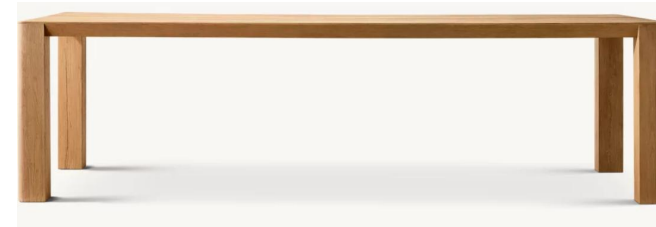

Milagro-D032 Series

72" Table: 72"L x 40"W x 30"H
84" Table: 84"L x 40"W x 30"H
96" Table: 96"L x 40"W x 30"H
108" Table: 108"L x 42"W x 30"H
120" Table: 120"L x 42"W x 30"H