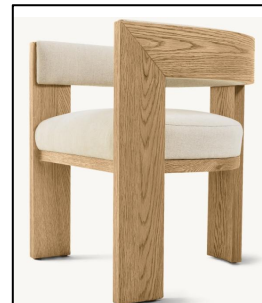

36" Table: 36" diam., 30"H
 48" Table: 48" diam., 30"H
 60" Table: 60" diam., 30"H
 72" Table: 72" diam., 30"H

48" Table: 48" diam., 30"H
 60" Table: 60" diam., 30"H
 72" Table: 72" diam., 30"H

Overall: 22½"W x 23"D x 31½"H
 Seat: 18½"W x 18½"D
 Seat Crown Height: 19½"
 Arm: 2"W x 23½"H

Overall: 22"W x 22¼"D x 30¾"H
 Seat: 17"W x 18"D
 Seat Crown Height: 18½"
 Arm: 2"W x 28¾"H

Overall: 23"W x 22¼"D x 27"H
 Seat: 18"W x 18½"D
 Seat Crown Height: 19¾"
 Arm: 2½"W x 27"H

Overall: 23¾"W x 21½"D x 30"H
 Seat: 19"W x 18½"D
 Seat Crown Height: 19½"
 Arm: 2½"W x 25¼"H

Overall: 23¾"W x 22½"D x 30"H
 Seat: 19"W x 18¼"D
 Seat Crown Height: 19½"
 Arm: 2½"W x 25¼"H

Milagro-D005 Series

48" Table: 48" diam., 30"H
60" Table: 60" diam., 30"H
72" Table: 72" diam., 30"H

72" Table: 72"L x 38"W x 30"H
84" Table: 84"L x 40"W x 30"H
96" Table: 96"L x 40"W x 30"H
108" Table: 108"L x 42"W x 30"H
120" Table: 120"L x 42"W x 30"H