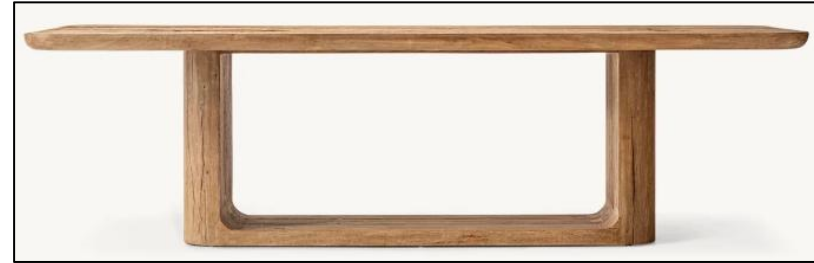

Armchair: 23½"W x 24½"D x 33"H
 Seat: 19½"W x 18½"D
 Seat Crown Height: 19"
 Arm: 2"W x 26¼"H

Overall: 23¾"W x 23¾"D x 31¾"H
 Seat: 19½"W x 18¾"D
 Seat Crown Height: 20"
 Arm: 2"W x 28½"H

Armchair: 23"W x 25"D x 32"H
 Seat: 18½"W x 18"D
 Seat Crown Height: 19½"
 Arm: 2¼"W x 26"H

Milagro-D004 Series

72" Table: 72"L x 38"W x 30"H
 84" Table: 84"L x 42"W x 30"H
 96" Table: 96"L x 42"W x 30"H
 108" Table: 108"L x 44"W x 30"H
 120" Table: 120"L x 46"W x 30"H
 132" Table: 132"L x 46"W x 30"H