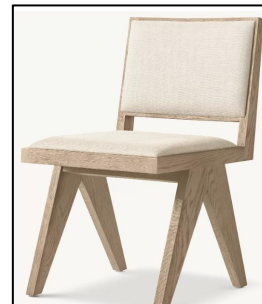

Side Chair: 18½"W x 23½"D x 33½"H
Seat: 18½"W x 18½"D
Seat Crown Height: 19¼"