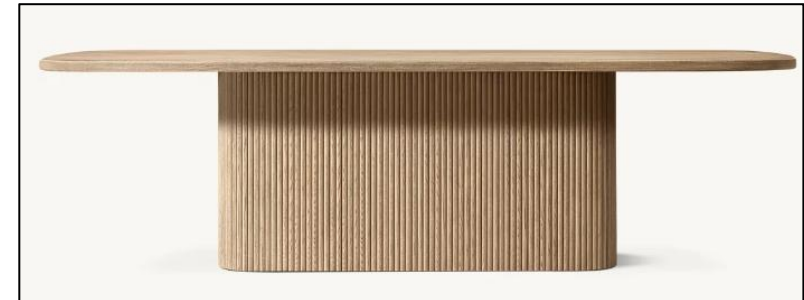

Milagro-D001 Series

72" Table: 72"W x 43¼"D x 30"H
 84" Table: 84"W x 45¼"D x 30"H
 96" Table: 96"W x 45¼"D x 30"H
 108" Table: 108"W x 47¼"D x 30"H
 120" Table: 120"W x 47¼"D x 30"H
 132" Table: 132"W x 49¼"D x 30"H

Armchair: 22"W x 24¼"D x 33"H
 Seat: 18¾"W x 18"D
 Seat Crown Height: 19½"
 Arm: 2"W x 25¾"H

Side Chair: 19"W x 24¼"D x 33"H
 Seat: 19"W x 18"D
 Seat Crown Height: 19½"

Milagro-D002 Series

84" Table: 84"L x 40"W x 30"H
120" Table: 120"L x 42"W x 30"H