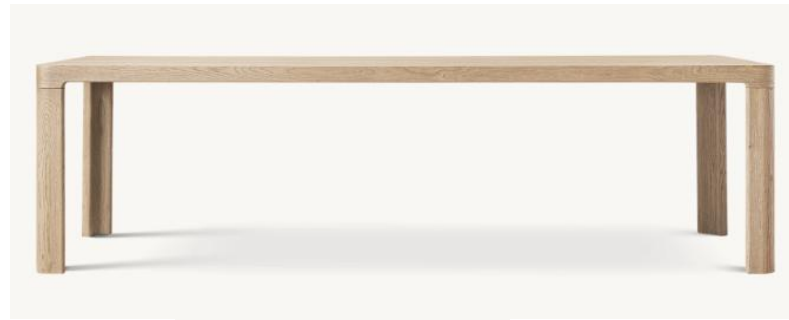

Milagro-D0012 Series

60" Table: 60"L x 36"W x 30"H
72" Table: 72"L x 38"W x 30"H
84" Table: 84"L x 40"W x 30"H
96" Table: 96"L x 40"W x 30"H
108" Table: 108"L x 42"W x 30"H

48" Table: 48" diam., 30"H
60" Table: 60" diam., 30"H

Overall: 18½"W x 21"D x 31½"H
Seat: 18½"W x 17¾"D
Seat Crown Height: 20"
Weight: 36 lbs.

Armchair: 23¾"W x 22½"D x 31½"H
Seat: 19¾"W x 18½"D
Seat Crown Height: 20"
Arm: 2"W x 25"H
Weight: 47 lbs.

Overall: 23¾"W x 23½"D x 31½"H
Seat: 19¾"W x 17½"D
Seat Crown Height: 19½"
Arm: 2"W x 24½"H
Weight: 37 lbs.

Milagro-D013 Series

72" Table: 72"L x 38"W x 30"H
 84" Table: 84"L x 40"W x 30"H
 96" Table: 96"L x 40"W x 30"H
 108" Table: 108"L x 42"W x 30"H
 120" Table: 120"L x 42"W x 30"H

Counter Stool: 21¼"W x 20"D x 36"H
 Seat: 18"W x 17"D
 Seat Crown Height: 25"
 Footrest: 8"H