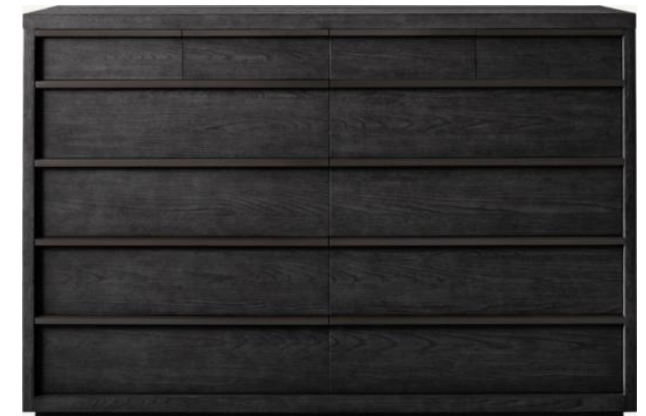

Overall: 72"W x 22"D x 48"H
Top Drawer Interior (4): 15"W x 15"D x 2¾"H
Lower Drawer Interior (8): 32½"W x 15"D x 6"H
Weight: 353 lbs.