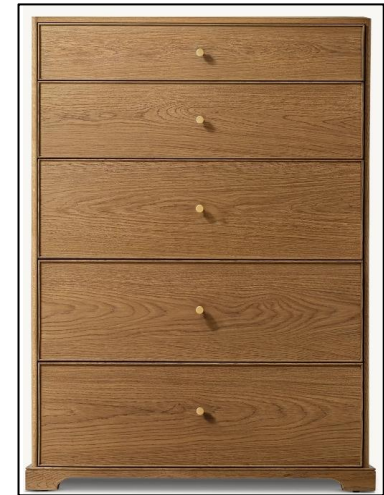

Overall: 72"W x 20"D x 50"H
Top Drawer Interior (2): 33"W x 15"D x 3½"H
Middle Drawer Interior (2): 33"W x 15"D x 5"H
Lower Drawer Interior (6): 33"W x 15"D x 7½"H

Overall: 36"W x 20"D x 50"H
Top Drawer Interior (1): 33"W x 15"D x 3½"H
Middle Drawer Interior (1): 33"W x 15"D x 5"H
Lower Drawer Interior (3): 33"W x 15"D x 7½"H