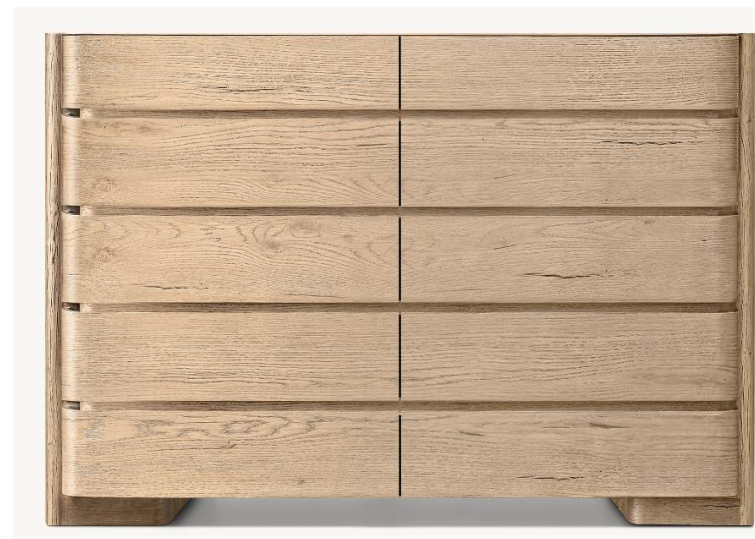

Overall: 90"W x 20"D x 33"H
Drawer Interior (9): 25"W x 15¼"D x 5"H

Overall: 72"W x 20"D x 50"H
Upper Drawer Interior (2): 28"W x 15¼"D x 5"H
Lower Drawer Interior (8): 28"W x 15¼"D x 6"H