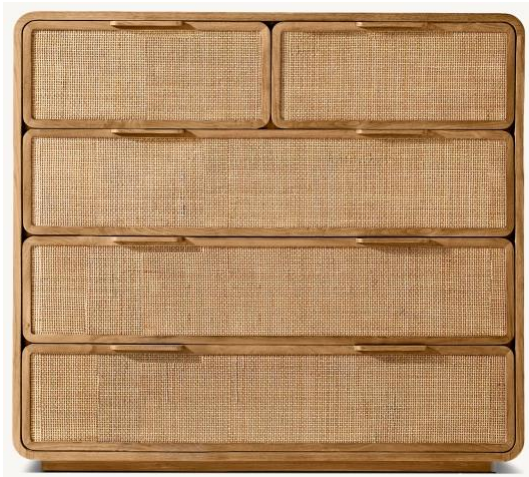

Overall: 50"W x 20"D x 45"H
Upper Drawer Interior (3): 47"W x 15"D x 7¼"H
Lower Drawer Interior (2): 22¼"W x 15"D x 7¼"H
Weight: 317 lbs.