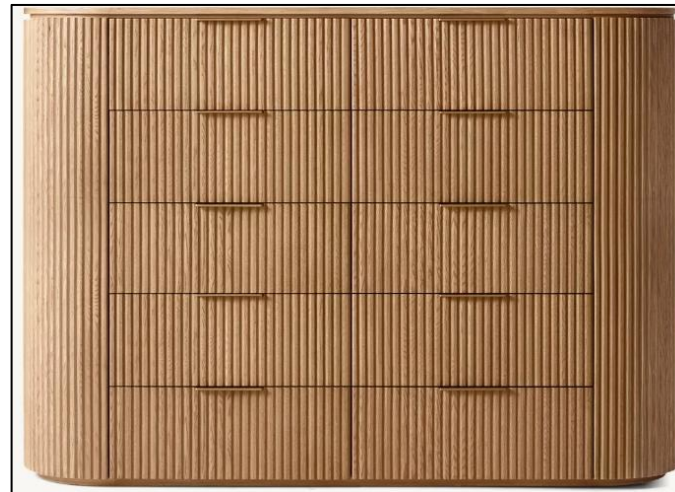

Overall: 72"W x 20"D x 33"H
Drawer Interior (6): 24¼"W x 15¾"D x 7½"H