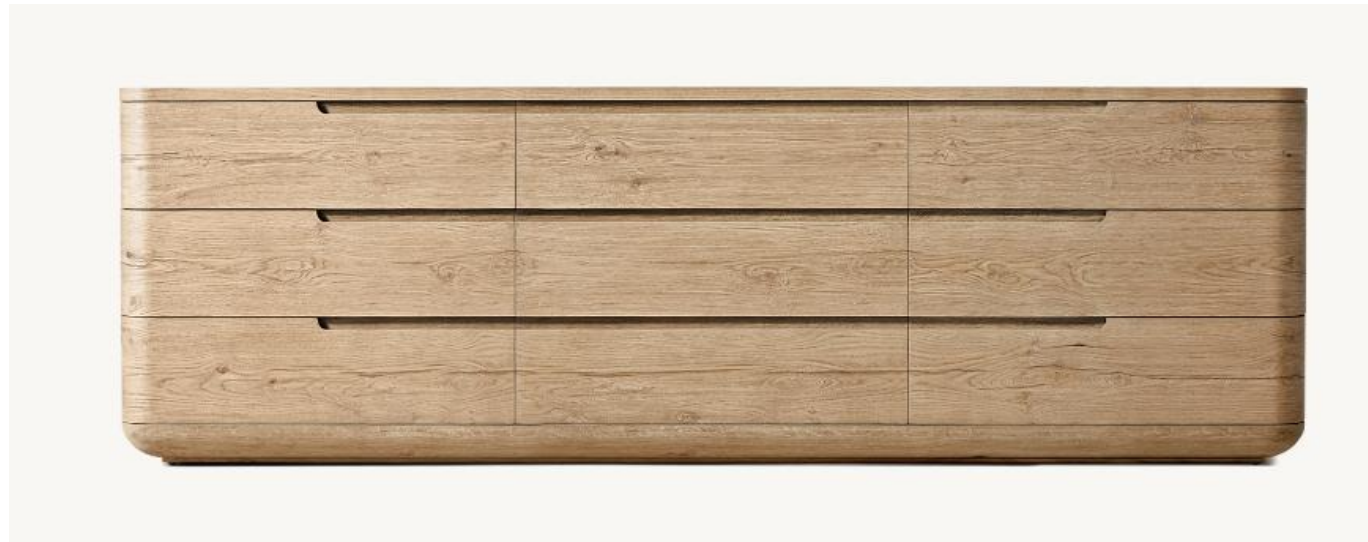

Overall: 90"W x 20"D x 30"H
Drawer Interior (3): 27¼"W x 15¼"D x 5¼"H
Drawer Interior (6): 27¼"W x 15¼"D x 5¼"H